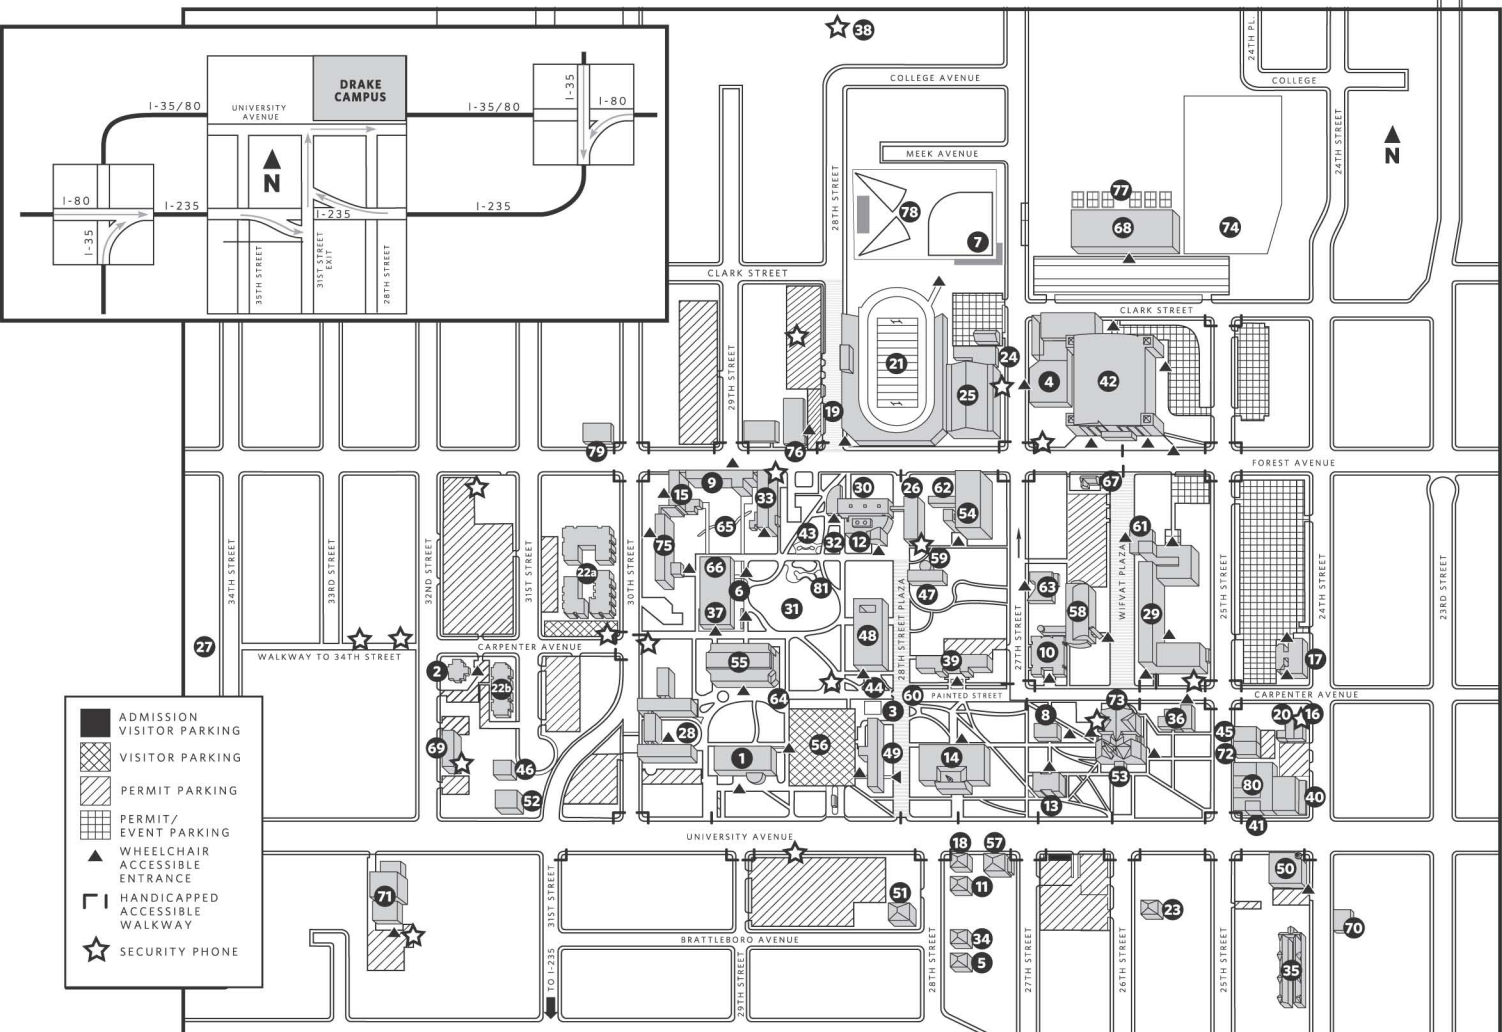

DEPARTMENT KEY

- Admission, **Cole Hall 13**
- Alumni and Development, **Kinne Alumni and Development Center 40**
- American Judicature Society, **The Opperman Center 57**
- Anderson Gallery, **Harmon Fine Arts Center 29**
- Athletic Ticket Office, **Knapp Center 42**
- Athletics, **Bell Center 4**
- Business and Finance, **Old Main 53**
- Campus Information Systems, **Dial Center for Computer Sciences 17**
- College of Arts and Sciences, **Harmon Fine Arts Center 29**
- College of Business and Public Administration, **Aliber Hall 1**
- College of Pharmacy and Health Sciences, **Cline Hall/Olin Hall 12/54**
- Computer Help Desk/Information Technology, **Carnegie Hall 8**
- Dean of Students Office, **Old Main 53**
- Fine Arts Box Office, **Harmon Fine Arts Center 29**
- Head Start, **School of Education 71**
- Human Resources, **The Point 63**
- Institute for Character Development, **Varsity Theater/Retail/Drake Offices 80**
- International Center, **The Point 63**
- Intramural Office, **Bell Center 4**
- Law Library, **Opperman Hall 58**
- Law School, **Cartwright Hall 10**
- Marketing and Communications **45**
- Pomerantz Student Union, **Olmsted Center 56**
- President's Office, **Old Main 53**
- Provost's Office, **Old Main 53**
- Quad Creek Café **66**
- Recreational Services, **Bell Center 4**
- Residence Life, **Olmsted Center 55**
- School of Education, **School of Education 71**
- School of Journalism and Mass Communication, **Meredith Hall 48**
- Sports Information, **Facility Services 24**
- Student Accounts, **Old Main 53**
- Student Disability Services, **Old Main 53**
- Student Employment, **The Point 63**
- Student Financial Planning, **Carnegie Hall 8**
- Student Life Center, **Olmsted Center 55**
- Student Records and Academic Information, **Old Main 53**
- Studio 55, **Harmon Fine Arts Center 29**