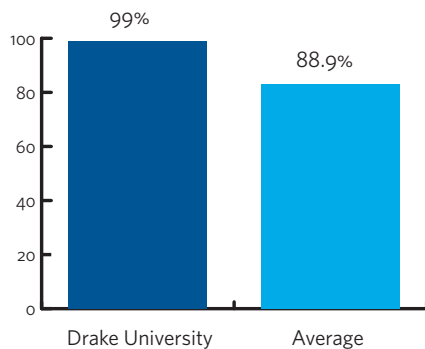

99% Bachelor's Degree recipients

99.5% Graduate degree recipients

Accomplishment Rates for Bachelor's Degree Recipients by College/School

Accomplishment Rate

99% were employed or pursuing graduate school within six months of graduation.

Note: 3.6% overlap between categories

Preparation and reputation pay

Drake's percentile nationwide among four-year colleges and universities for value added to mid-career earnings (*The Economist*)

Professional preparation

93.9% of undergraduates reported having an internship or other practical experience*
*Based upon a response rate of 87%

Time to degree

89% of students earned a degree in 4 years*
*Students who began and completed their bachelor's degree at Drake