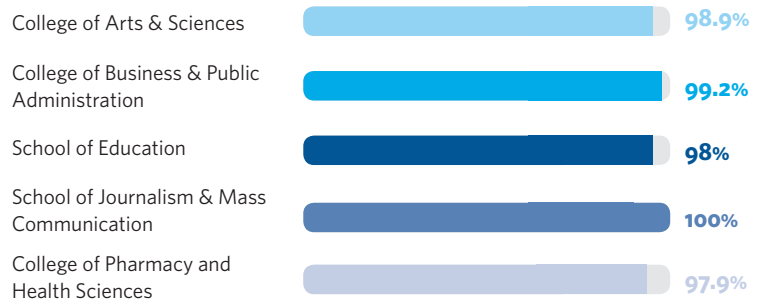

Just ask the class of 2016.

Overall Accomplishment Rates

Employed, enrolled in graduate or professional school, or involved in an activity related to professional goals (internship, residency, fellowship, or pursuit of second bachelor degree), or elected not to seek employment. Statistics based upon a response rate of 93.8% for Drake undergraduates compared to a national average of 61.4%, and 96.3% for Drake graduate degree recipients compared to a national average of 60.6%.

99% Bachelor's Degree recipients

99.5% Graduate degree recipients

Accomplishment Rates for Bachelor's Degree Recipients by College/School

Accomplishment Rate

99% were employed or pursuing graduate school within six months of graduation.