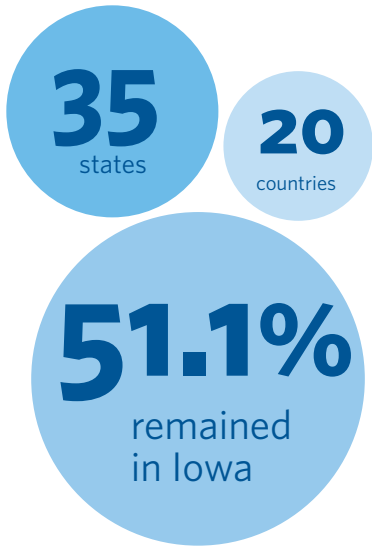

93.9% of undergraduates reported having an internship or other practical experience*
*Based upon a response rate of 87%

Time to degree

89% of students earned a degree in 4 years*
*Students who began and completed their bachelor's degree at Drake

Success Rate: Drake vs. the National Average

Stats based on **93.8%** response rate from Drake graduates, compared to national average of 61.4%

Where they found success

The greatest number of bachelor's degree graduates chose to locate in **California, Colorado, Illinois, Iowa, Minnesota, Missouri, Nebraska, and New York**

New graduates found opportunities outside the United States through employment, education, and service in Australia, Austria, Bolivia, Bulgaria, Canada, China, Denmark, England, Honduras, Italy, Jamaica, Japan, Jordan, Malaysia, Mexico, Morocco, Scotland, Spain, Vietnam, and Wales.