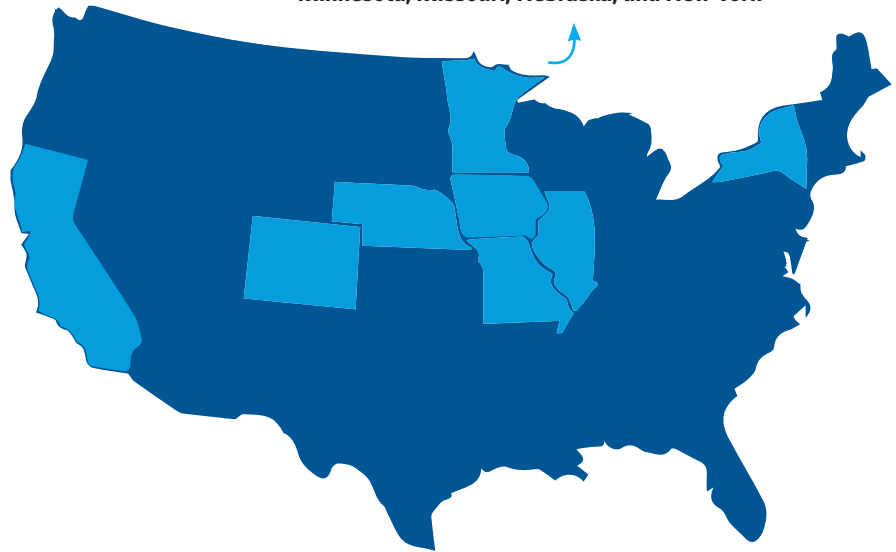

93.9% of undergraduates reported having an internship or other practical experience*
*Based upon a response rate of 87%

Time to degree

89% of students earned a degree in 4 years*
*Students who began and completed their bachelor's degree at Drake

Success Rate: Drake vs. the National Average

Stats based on **93.8%** response rate from Drake graduates, compared to national average of 61.4%

Where they found success

The greatest number of bachelor's degree graduates chose to locate in **California, Colorado, Illinois, Iowa, Minnesota, Missouri, Nebraska, and New York**

New graduates found opportunities outside the United States through employment, education, and service in Australia, Austria, Bolivia, Bulgaria, Canada, China, Denmark, England, Honduras, Italy, Jamaica, Japan, Jordan, Malaysia, Mexico, Morocco, Scotland, Spain, Vietnam, and Wales.