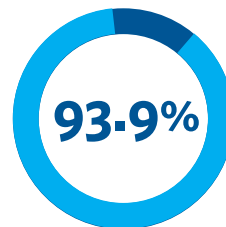

Professional preparation

93.9% of undergraduates reported having an internship or other practical experience*
*Based upon a response rate of 87%