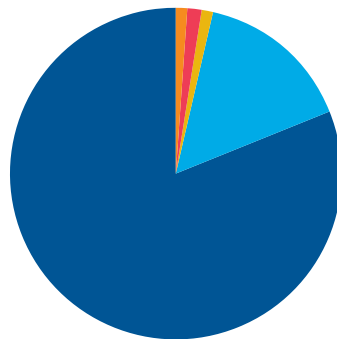

Preparation and reputation pay

Drake's percentile nationwide among four-year colleges and universities for value added to mid-career earnings (*The Economist*)