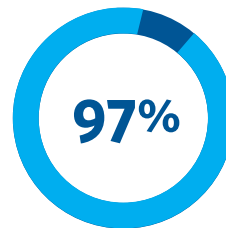

Preparation and reputation pay

Drake's percentile nationwide among four-year colleges and universities for value added to mid-career earnings (*The Economist*)