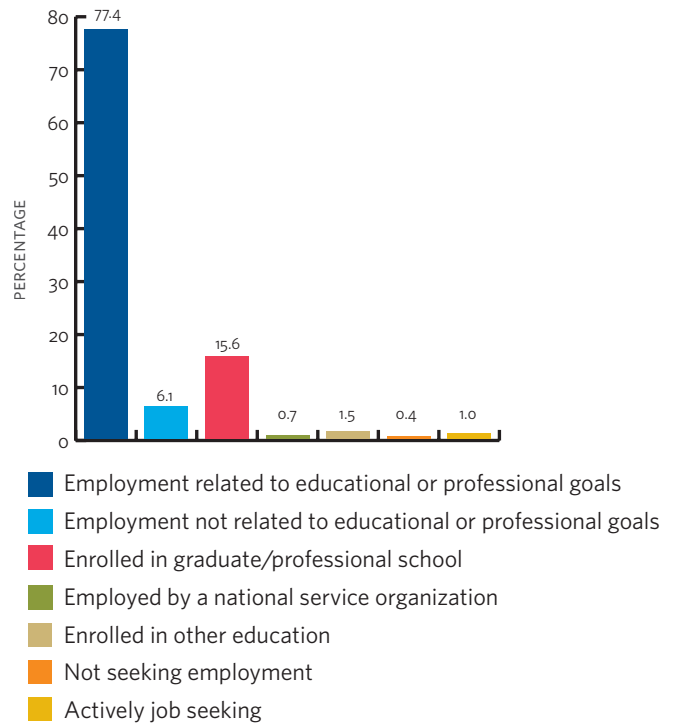

2016 Bachelor's Degree Recipients

Accomplishment rate for graduate degree recipients

College of Business & Public Administration
100% Master's Degree

College of Pharmacy & Health Sciences
98.1% Doctoral Degree

School of Education
100% Doctoral Degree, Master's Degree & Specialist Degree

School of Journalism & Mass Communication
100% Master's Degree