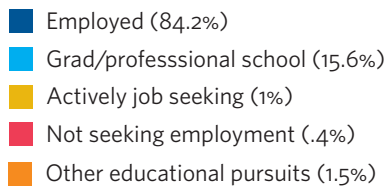

Just ask the class of 2016.

Overall Accomplishment Rates

Employed, enrolled in graduate or professional school, or involved in an activity related to professional goals (internship, residency, fellowship, or pursuit of second bachelor degree), or elected not to seek employment. Statistics based upon a response rate of 93.8% for Drake undergraduates compared to a national average of 61.4%, and 96.3% for Drake graduate degree recipients compared to a national average of 60.6%.

99% Bachelor's Degree recipients

99.5% Graduate degree recipients

Accomplishment Rates for Bachelor's Degree Recipients by College/School

Accomplishment Rate

99% were employed or pursuing graduate school within six months of graduation.

Note: 3.6% overlap between categories

Preparation and reputation pay

Drake's percentile nationwide among four-year colleges and universities for value added to mid-career earnings (*The Economist*)

Professional preparation