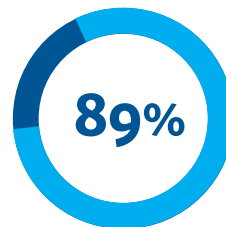

99% Bachelor's Degree recipients

99.5% Graduate degree recipients

Accomplishment Rates for Bachelor's Degree Recipients by College/School

Accomplishment Rate

99% were employed or pursuing graduate school within six months of graduation.

Note: 3.6% overlap between categories

Preparation and reputation pay

Drake's percentile nationwide among four-year colleges and universities for value added to mid-career earnings (*The Economist*)

Professional preparation

93.9% of undergraduates reported having an internship or other practical experience*
*Based upon a response rate of 87%

Time to degree

89% of students earned a degree in 4 years*
*Students who began and completed their bachelor's degree at Drake