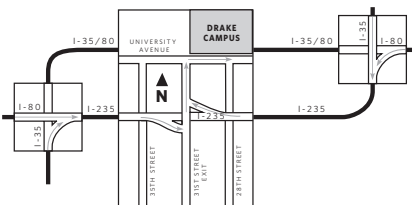

BUILDING KEY

Aliber Hall	56	Kragie Newell Agora	20
Alumni House	77	Lane Plaza	48
American Republic Health Center	42	McCoy Apartments	53
Bell Center	13	Medbury Hall	36
Black Cultural Center	80	Meredith Hall (RaySociety Classroom)	47
Branson Plaza	33	Morehouse Residence Hall	58
Buel Softball Field	33	Morgan E. Cline Atrium for Pharmacy and Health Science	24
Carnegie Hall (RaySociety Office)	61	Neal and Bea Smith Legal Clinic	81
Carpenter Residence Hall	17	Newman Center/St. Catherine of Siena	75
Cartwright Hall	50	CAYA House	54
CAYA House	78	Old Main	63
Cline Hall of Pharmacy and Science	22	Olin Hall	27
Cole Hall	62	Olmsted Center	45
Collier-Scripps Hall	84	Olmsted Center Visitor Parking Lot	57
Cowles Library	59	Opperman Hall and Law Library	39
Crawford Residence Hall	16	Opron E. Scott Chapel	37
Des Moines Police Traffic Unit	69	Painted Street	60
Dial Center for Computer Sciences	51	Patty and Fred Turner Jazz Center	28
Drake Plaza	9	The Point (HR, Drake International)	38
Drake Postal Operations	68	Principal Plaza	46
Drake Stadium	10	Public Safety	67
Drake West Village	29/43	Quad Creek	18
Facility Services	12	Quad Creek Café	31
Fieldhouse	11	The Robert D. and Billie Ray Center	70
Fitch Hall	26	Rotaract	4
Fraternities/Sororities	41	Ross Residence Hall	52
Goodwin-Kirk Residence Hall	55	ROTC	83
Harmon Fine Arts Center	40	School of Education	73
Harvey Ingham Hall	23	Science Connector Building	25
The Harkin Institute for Public Policy and Citizen Engagement	72	Sheslow Auditorium	64
Helmick Commons	34	Shivers Basketball Practice Facility	15
Helmick Courtyard	21	Soccer Field	6
Herriott Residence Hall	19	Stalaker Residence Hall	30
Hillel House	74	Studio Arts Hall	8
Hispanic Cultural Center (La Casa)	79	Sussman Theater	44
Holiday Inn Express	82	Tennis Courts	5
Howard Hall	65	Throws Venue	2
Hubbell Dining Hall	32	University Book Store	7
Intramural Fields	1	Varsity Theater/Retail	70
Jewett Residence Hall	49	Wells Fargo Financial Reflecting Pool	35
The Knapp Center	14	Wesley House	76

DEPARTMENT KEY