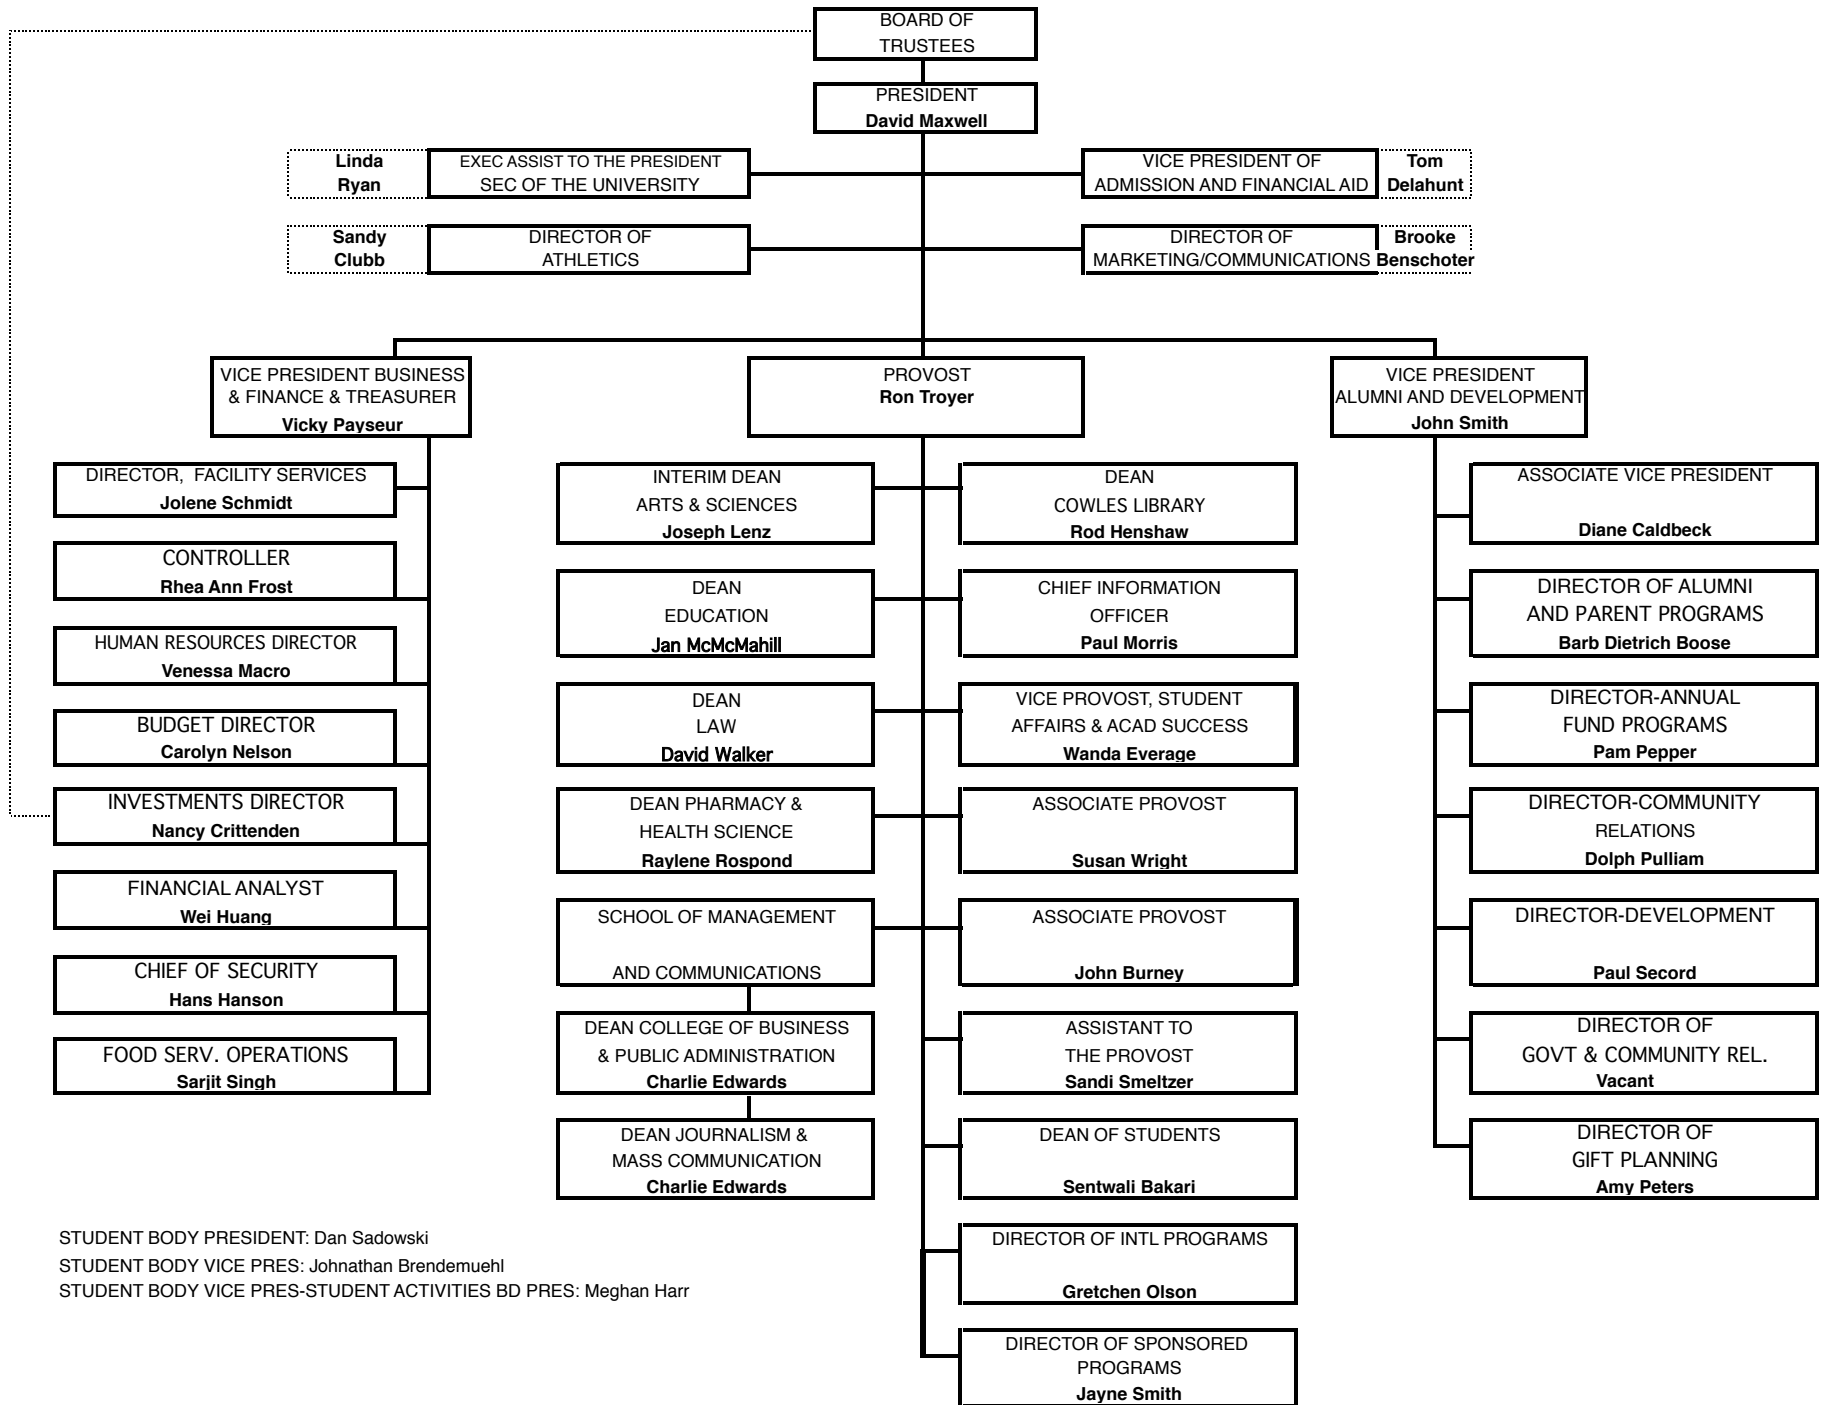

DRAKE UNIVERSITY ORGANIZATIONAL CHART

STUDENT BODY PRESIDENT: Dan Sadowski
 STUDENT BODY VICE PRES: Johnathan Brendemuehl
 STUDENT BODY VICE PRES-STUDENT ACTIVITIES BD PRES: Meghan Harr